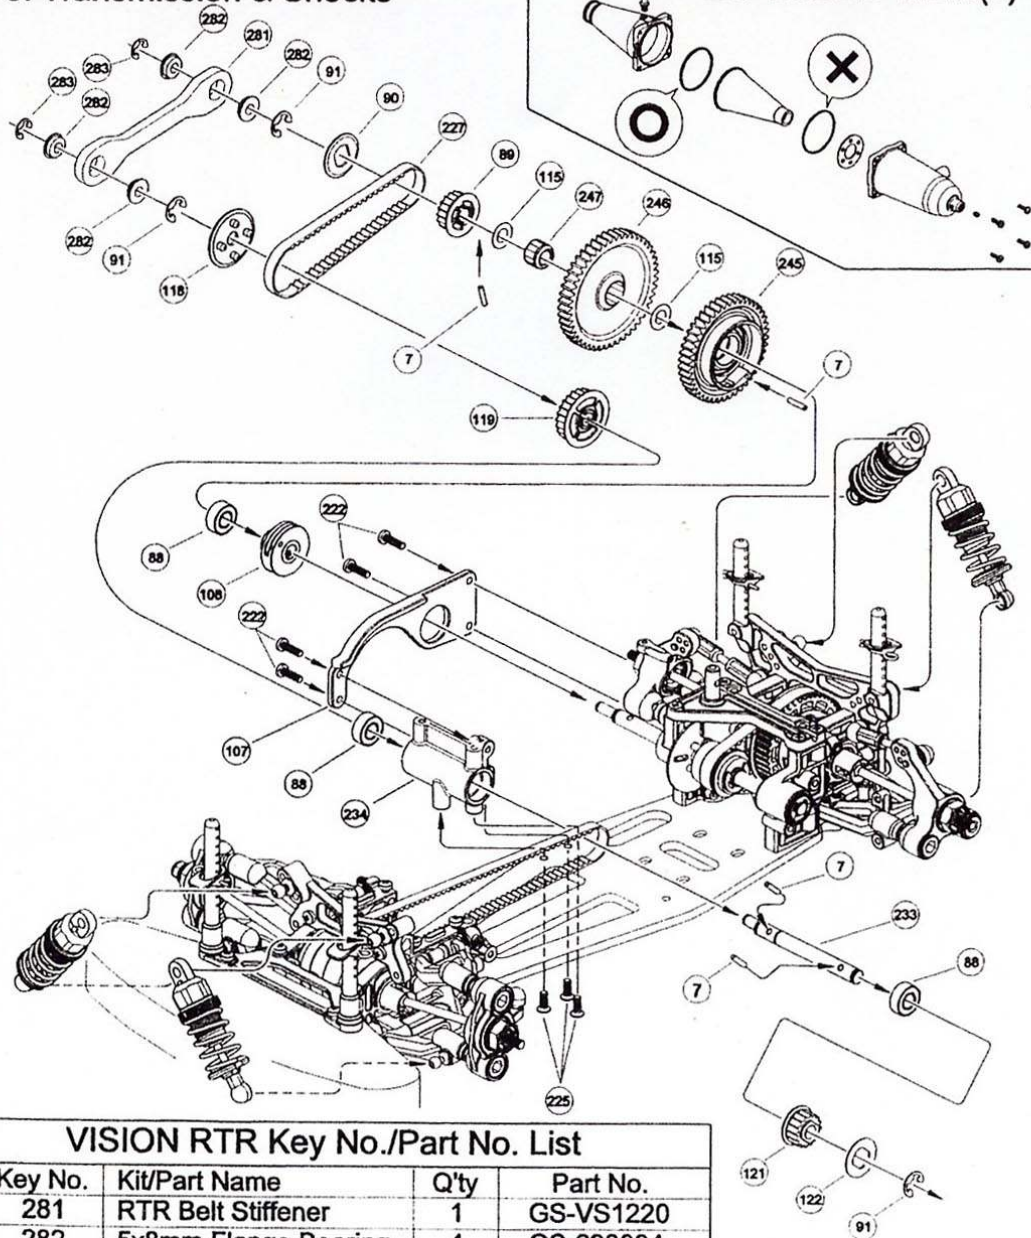

Supplementary Instruction Sheet

8. Transmission & Shocks

EXPLODED VIEW(1)

VISION RTR Key No./Part No. List

Key No.	Kit/Part Name	Q'ty	Part No.
281	RTR Belt Stiffener	1	GS-VS1220
282	5x8mm Flange Bearing	4	GS-690004
283	E Clip 4mm	2	GS-600011